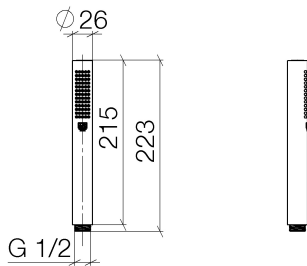

Bathtub - CL.1

Baton hand shower - polished chrome

Article number: 28 013 979-00 0010

- Standard spray mode
- Descaling system
- 1/2" connection
- Water flow rate limited to max. 1.8 gpm
- Internal backflow preventer.

polished chrome

Dimensional drawing

All dimensions in mm / inch = mm x 0,0394

Bathtub - CL.1
Baton hand shower - polished chrome
Article number: 28 013 979-00 0010

Flow rate chart

Bathtub - CL.1

Baton hand shower - polished chrome