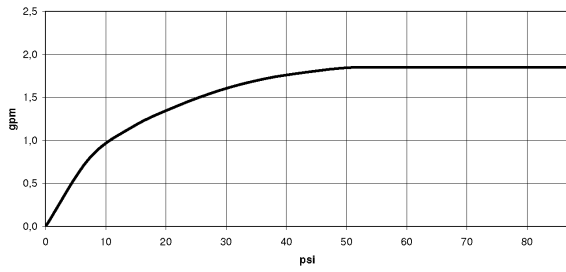

Bathtub - CL.1

Baton hand shower - polished chrome

Article number: 28 013 979-00 0010

- Standard spray mode
- Descaling system
- 1/2" connection
- Water flow rate limited to max. 1.8 gpm
- Internal backflow preventer.

polished chrome

Dimensional drawing

All dimensions in mm / inch = mm x 0,0394

Bathtub - CL.1
Baton hand shower - polished chrome
Article number: 28 013 979-00 0010

Flow rate chart

Bathtub - CL.1

Baton hand shower - polished chrome